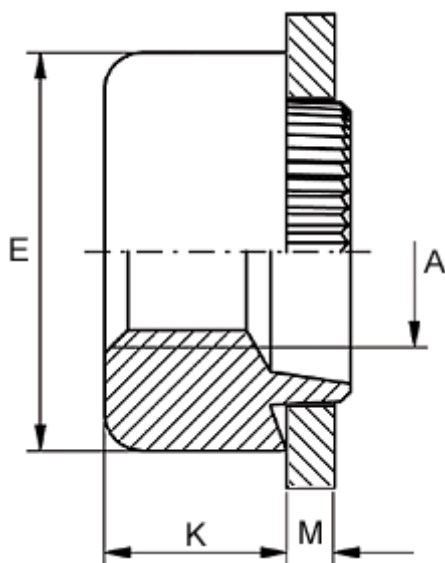

Article number: 12736000035700

Description: KLEE-coil 736 000 035.700
M3,5 Light-alloy metal

Measures

Female thread A	= M3,5
Height K	= 3.0
Outer diameter E	= 7.0
Plate thickness	= 4.4 to 4.6
Recommended bore diameter +0.05	= 6.0